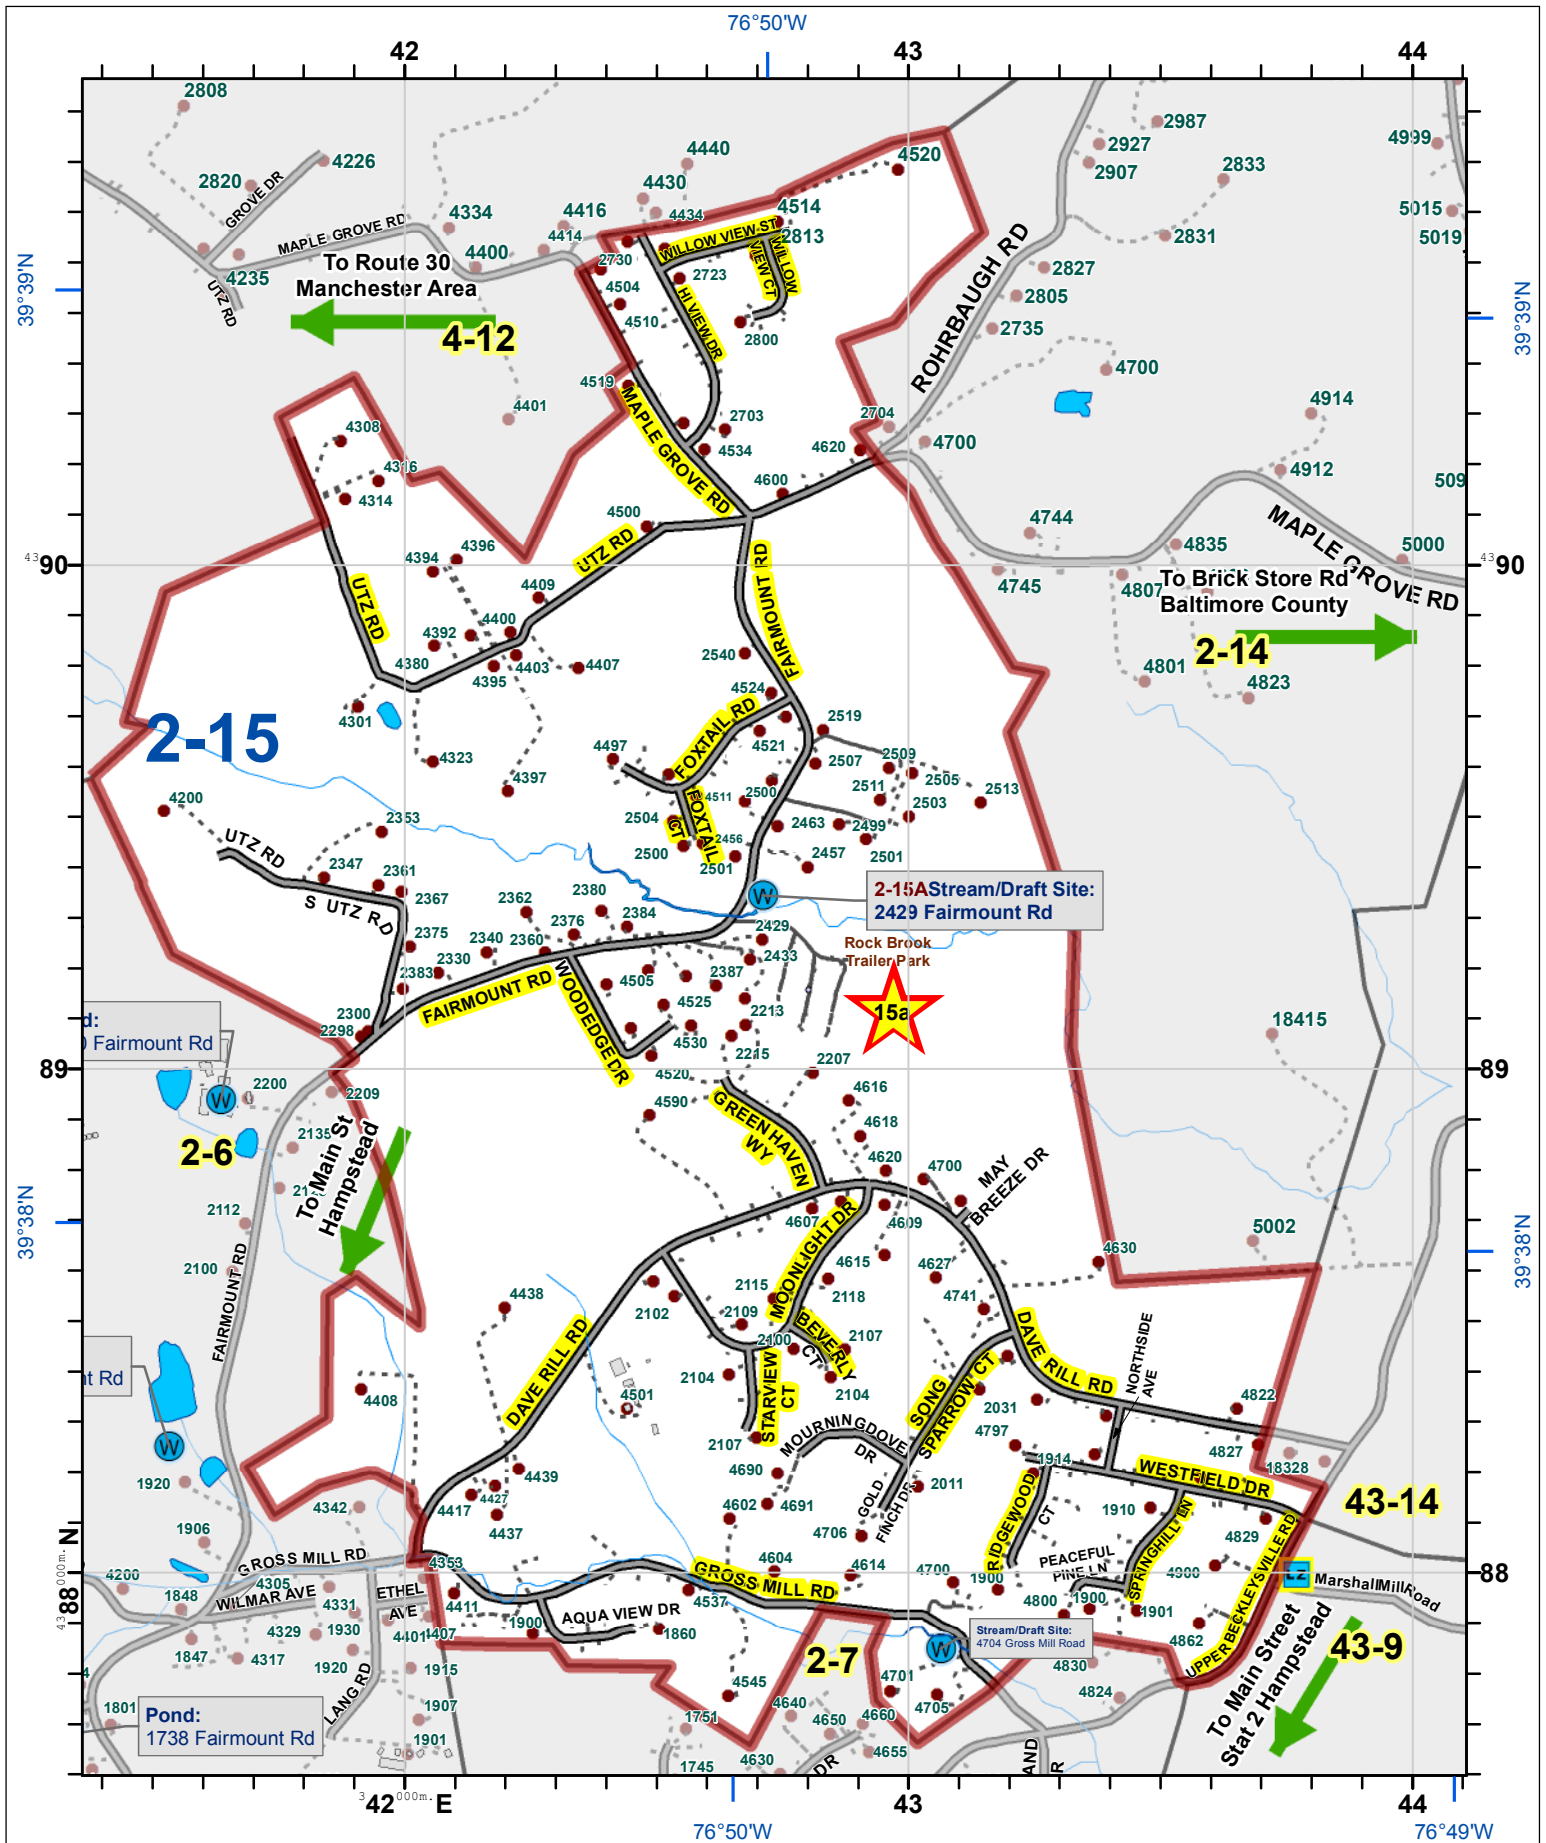

US National Grid
100,000-m Square ID
UJ
Grid Zone Designation
18S

Revised: 02/15/2013

**BOX:
2-7**

US National Grid
 100,000-m Square ID
UJ
 Grid Zone Designation
18S

Datum = NAD 1983, 1,000-m USNG

Revised: 02/15/2013

**BOX:
 2-15**

US National Grid
 100,000-m Square ID
UJ
 Grid Zone Designation
18S

Revised: 02/15/2013

**BOX:
 2-7**