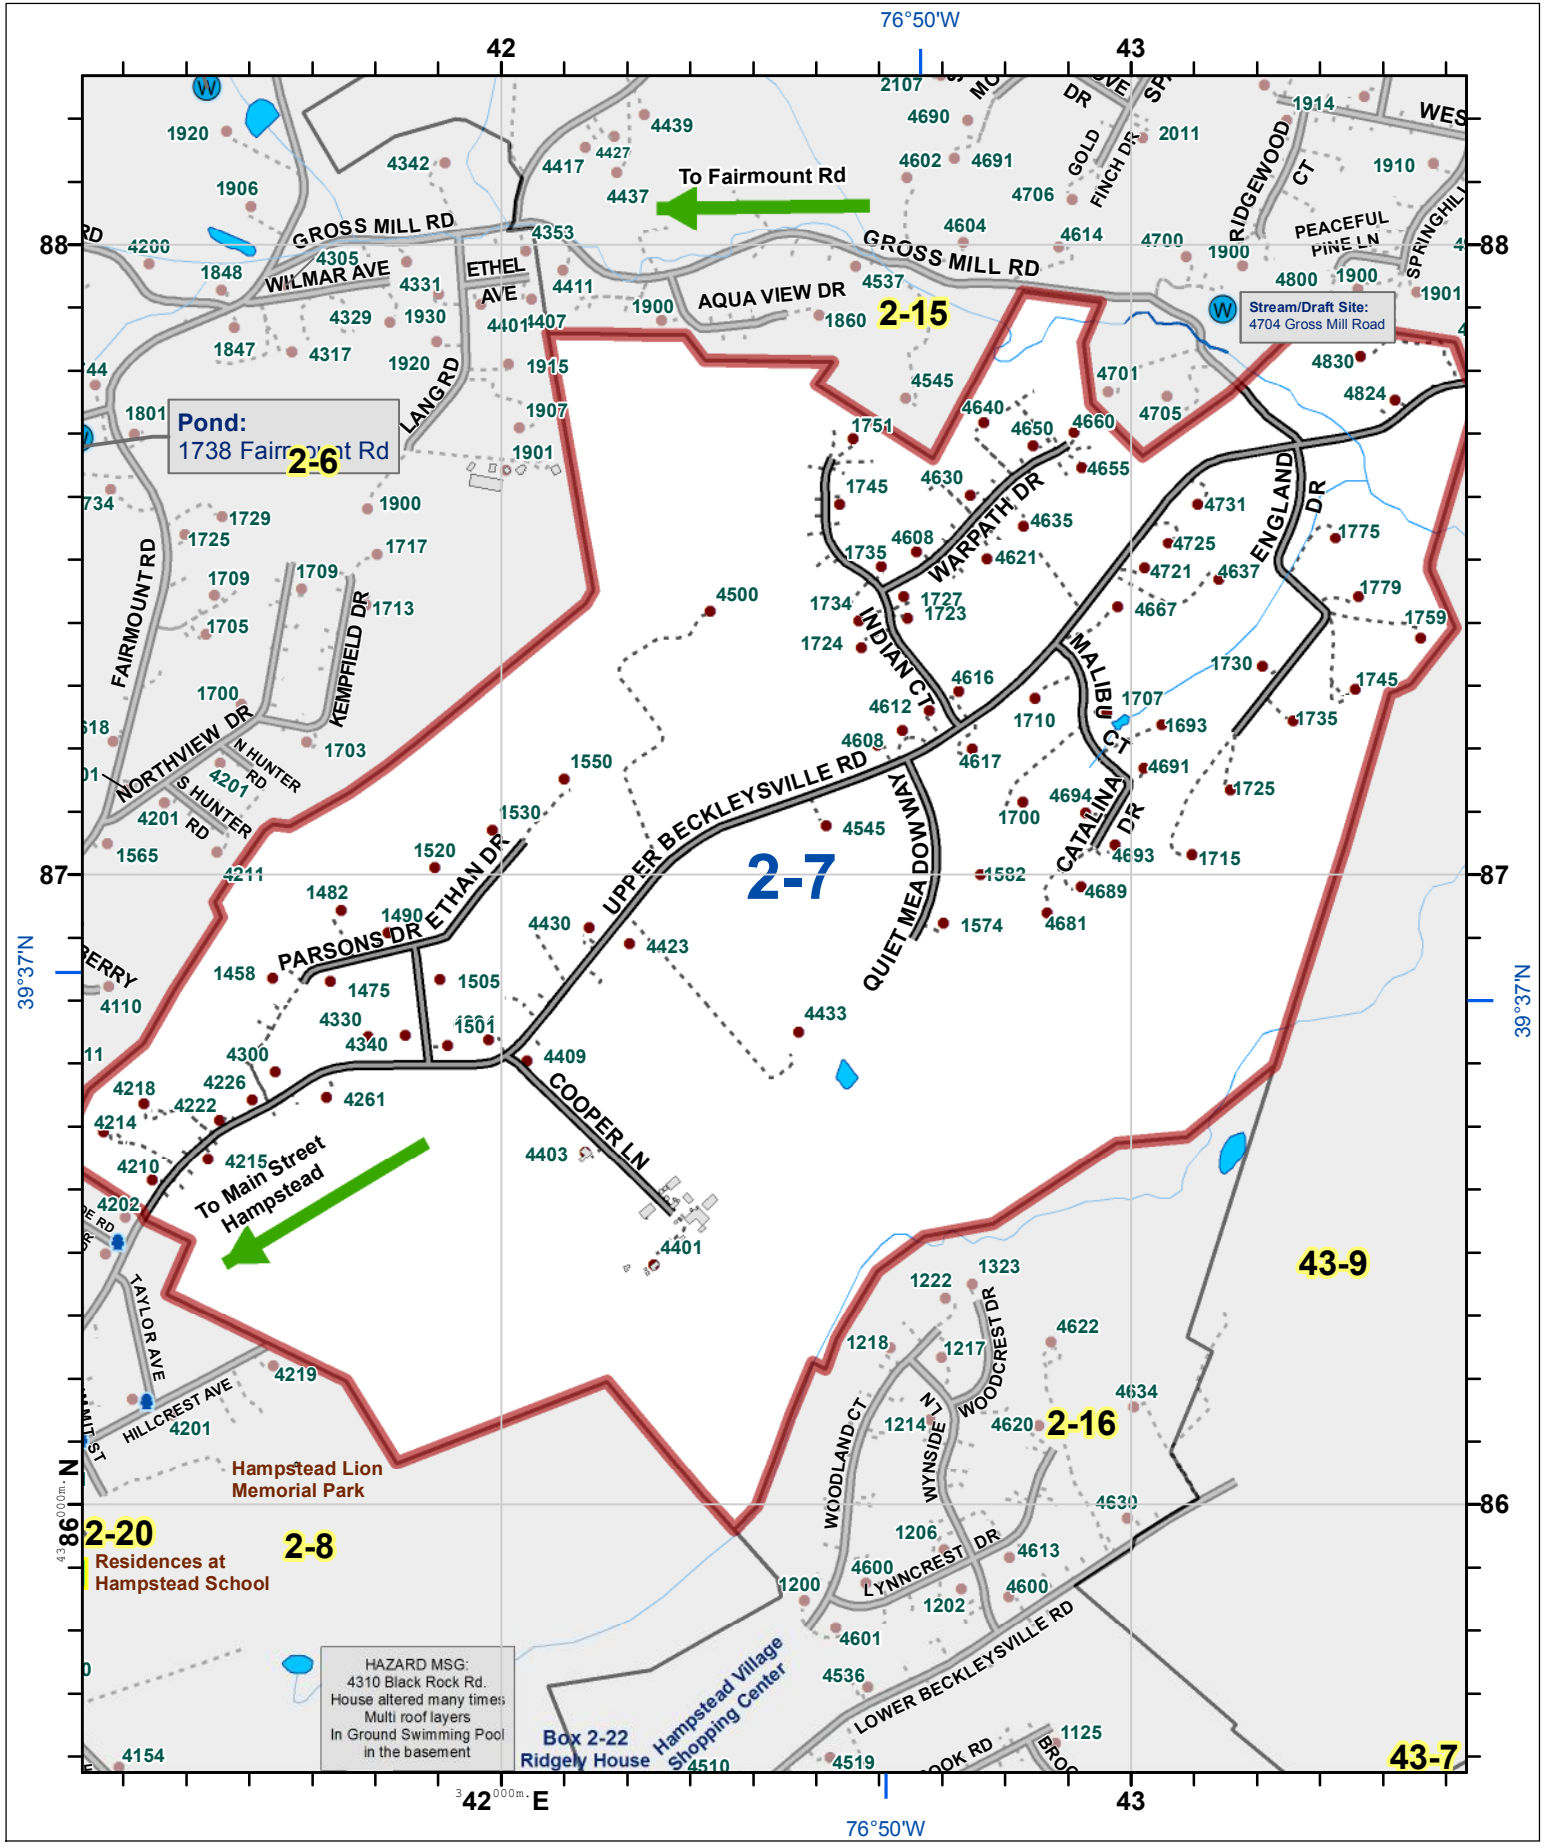

US National Grid
100,000-m Square ID
UJ
Grid Zone Designation
18S

Revised: 02/15/2013

**BOX:
2-7**

US National Grid
 100,000-m Square ID
UJ
 Grid Zone Designation
18S

Datum = NAD 1983, 1,000-m USNG

Revised: 02/15/2013

**BOX:
 2-15**

US National Grid
 100,000-m Square ID
UJ
 Grid Zone Designation
18S

Revised: 02/15/2013

**BOX:
 2-7**